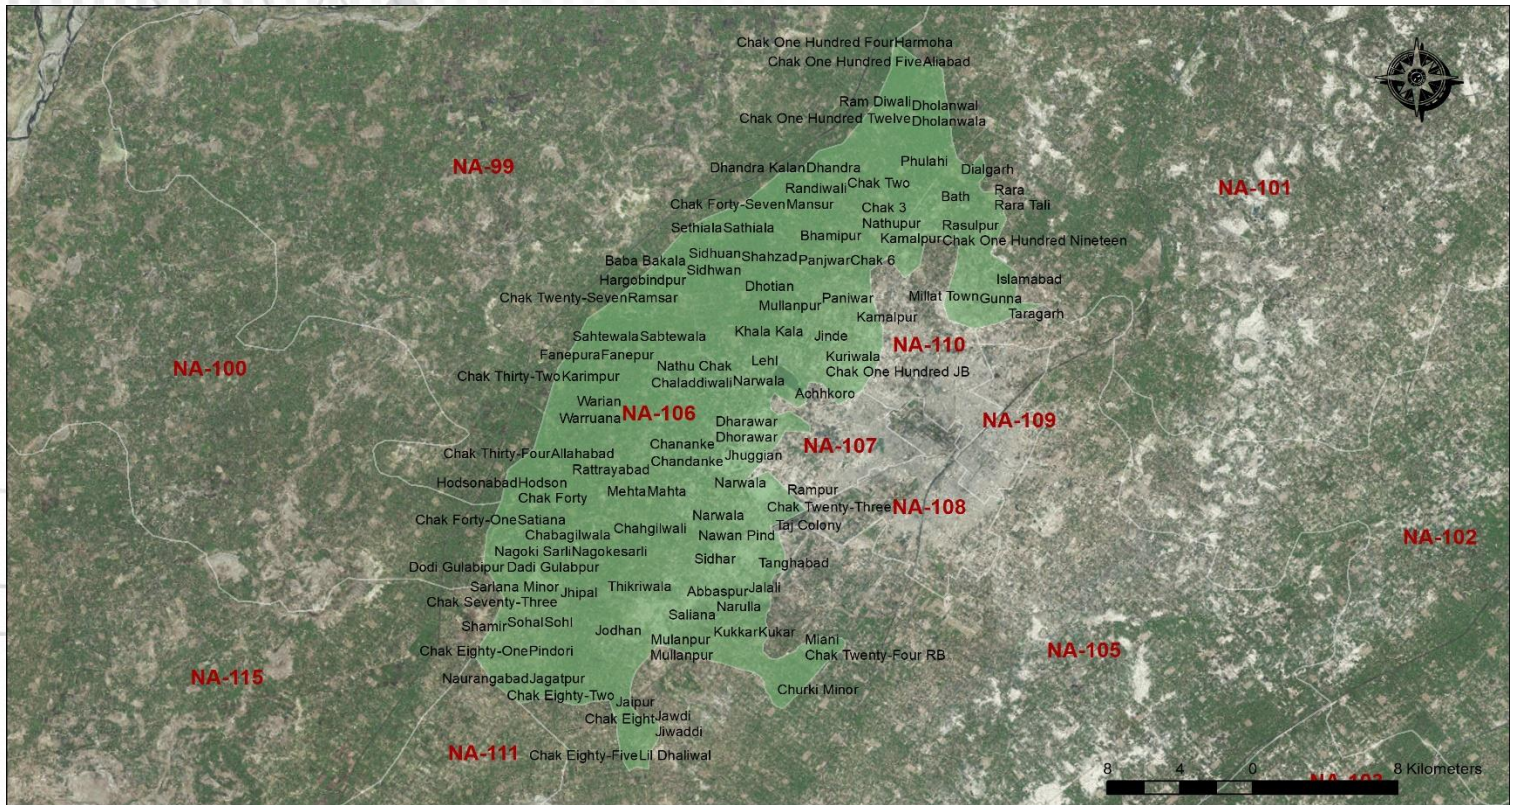

CONSTITUENCY PROFILE

NA-106 FAISALABAD-VI

PUNJAB

CONSTITUENCY POPULATION

777,621

VOTER STATISTICS

Male

232,884

Female

182,612

Total

415,496

53%

of the total population are registered as voters

POLLING STATIONS

163

1,145

AVERAGE VOTER AT POLLING BOOTH

415

LIST OF CONTESTING CANDIDATES

#	Name	Name of Political Party
1	Ahmad Shehryar	Independent
2	Basharat Ali	Independent
3	Rana Sana Ullah Khan	Pakistan Muslim League (Nawaz)
4	Saeed Iqbal	Pakistan Peoples Party Parliamentarians
5	Muhammad Abbas Haider	Tehreek-e-Labaik Pakistan
6	Muhammad Haroon	Independent
7	Mumtaz Hussain	Muttahidda Majlis-e-Amal Pakistan
8	Nisar Ahmad	Pakistan Tehreek-e-Insaf